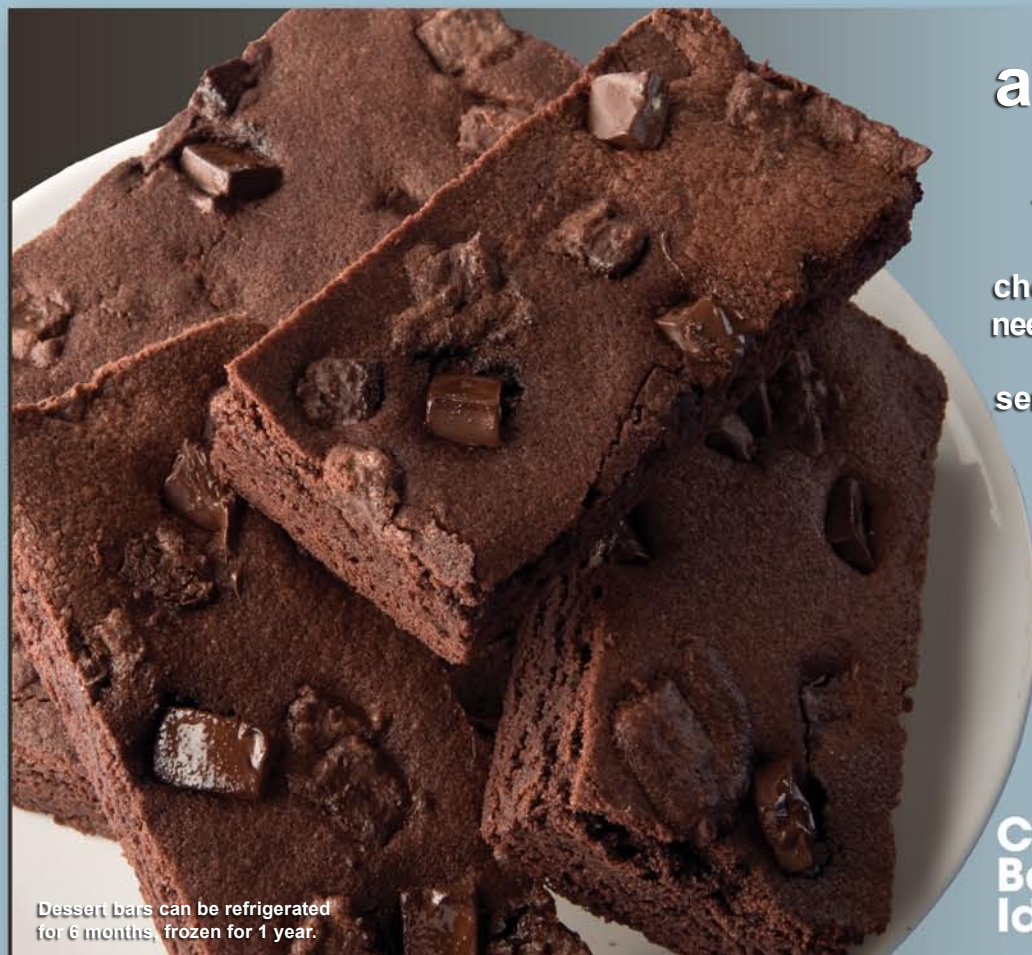

pre-made funnel cakes

These mouth-watering carnival favorites can now be enjoyed in your own kitchen, quickly and easily. 10 per box, powdered sugar included.

#9114 • $17

Funnel Cakes can be refrigerated for 6 months, frozen for 1 year. Indicates Kosher.

alota-choc-alota bar

You'll find a lot of chocolate in our rich and decadent double chocolate bar. So wonderful, you need to save extra room for dessert! Each tray contains approx. 10 servings. Two trays per box for a total of 20 servings per box.

#9105 • $14